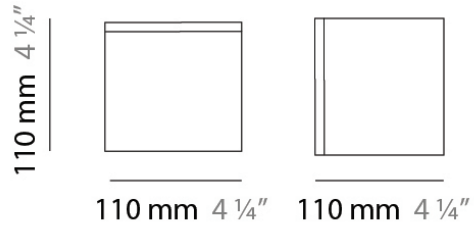

KUBIK SURFACE

D83279

PROJECT	_____
TYPE	_____
NOTES	_____
QUANTITY	_____
DATE	_____

GENERAL

Series: Kubik
Brand: Panzeri
Division: Design
Mounting Type: Surface
Mounting Location: Ceiling
Subcategory: Ambient

PHYSICAL

Shape: Square
Length (mm): 110
Length (in): 4 ⁵/₁₆
Width (mm): 110
Width (in): 4 ⁵/₁₆
Height (mm): 110
Height (in): 4 ⁵/₁₆
Light Distribution: Omnidirectional
Weight (kg): 0.66
Weight (lbs): 1.45
Diffuser: Matte White Blown Glass
Fixture Finish: WHI
Fixture Material: Metal

ELECTRICAL

Input Wattage Range: 1 - 9 W
Lamp Type: LED
Input Wattage (W): 9.5
Total Output Wattage (W): 9
Dimming: Non-Dimmable
Driver Included: Yes
Driver Location: Integrated
Driver Type: Constant Current - 120Vac
Driver Class: Class 2
Input Voltage (V): 120 - 277
Constant Current (mA): 250
Upon Request: (Not included - see components) Remote: 0-10Vdc dimming / Phase dimming @120Vac only / Non-dimming 1

LED

Color Temperature (°K): 3000
Max. Delivered Lumen (lm): 667
CRI: >80 CRI
Lamp Life (hrs): 60000

OPTICAL

RATINGS AND CERTIFICATIONS

Certified By: CSA Certified to UL and CSA Standards
IP rating: IP40