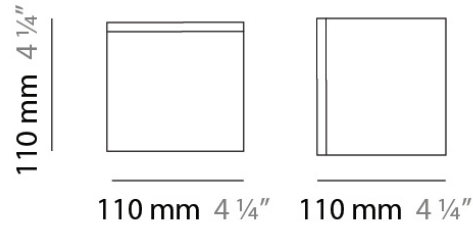

KUBIK SURFACE

D83279R9

PROJECT
TYPE
NOTES
QUANTITY
DATE

GENERAL

Series: Kubik
Brand: Panzeri
Division: Design
Mounting Type: Surface
Mounting Location: Ceiling
Subcategory: Ambient

PHYSICAL

Shape: Square
Length (mm): 110
Length (in): 4 ⁵/₁₆
Width (mm): 110
Width (in): 4 ⁵/₁₆
Height (mm): 110
Height (in): 4 ⁵/₁₆
Light Distribution: Omnidirectional
Weight (kg): 0.66
Weight (lbs): 1.45
Diffuser: Matte White Blown Glass
Fixture Finish: WHI
Fixture Material: Metal

ELECTRICAL

Input Wattage Range: 1 - 9 W
Lamp Type: LED
Input Wattage (W): 9.5
Total Output Wattage (W): 9
Dimming: Non-Dimmable
Driver Included: Yes
Driver Location: Integrated
Driver Type: Constant Current - 120Vac
Driver Class: Class 2
Input Voltage (V): 120 - 277
Constant Current (mA): 250
Upon Request: (Not included - see components) Remote: 0-10Vdc dimming / Phase dimming @120Vac only / Non-dimming 1

LED

Delivered Lumen Range: 500 - 999 lm
Color Temperature (°K): 3000
Max. Delivered Lumen (lm): 532
Nominal Lumen (lm): 861
CRI: >90 CRI
Lamp Life (hrs): 60000

OPTICAL

RATINGS AND CERTIFICATIONS

Certified By: CSA Certified to UL and CSA Standards
IP rating: IP40