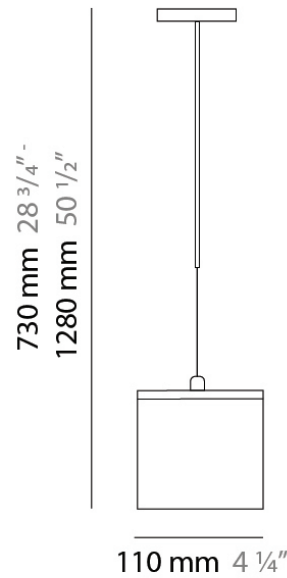

PHYSICAL

Shape: Cube
Length (mm): 140
Length (in): 5 ½
Width (mm): 140
Width (in): 5 ½
Height (mm): 760
Height (in): 30.0
Max. Overall Height (mm): 1283
Max. Overall Height (in): 50 ½
Light Distribution: Omnidirectional
Weight (kg): 3.27
Weight (lbs): 7.2
Diffuser: Matte White Blown Glass
Fixture Finish: Metallic Gray
Fixture Material: Glass / Aluminum

PHYSICAL

Shape: Square
 Length (mm): 110
 Length (in): 4 ⁵/₁₆
 Width (mm): 110
 Width (in): 4 ⁵/₁₆
 Height (mm): 730
 Height (in): 28 ³/₄
 Max. Overall Height (mm): 1283
 Max. Overall Height (in): 50 ¹/₂
 Light Distribution: Omnidirectional
 Weight (kg): 1.56
 Weight (lbs): 3.43
 Diffuser: Matte White Blown Glass
 Fixture Finish: WHI
 Fixture Material: Metal

D83002

PROJECT
TYPE
NOTES
QUANTITY
DATE

GENERAL

Series: Kubik
 Brand: Panzeri
 Division: Design
 Mounting Type: Surface
 Mounting Location: Ceiling
 Subcategory: Ambient

PHYSICAL

Shape: Square
 Length (mm): 110
 Length (in): 4 5/16
 Width (mm): 110
 Width (in): 4 5/16
 Height (mm): 110
 Height (in): 4 5/16
 Extension (mm): 100
 Extension (in): 4 5/16
 Light Distribution: Omnidirectional
 Weight (kg): 0.69
 Weight (lbs): 1.52
 Diffuser: Matte White Blown Glass
 Fixture Finish: WHI
 Fixture Material: Metal

Series: Kubik
 Brand: Panzeri
 Division: Design
 Mounting Type: Surface
 Mounting Location: Ceiling
 Subcategory: Ambient

PHYSICAL

Shape: Square
 Length (mm): 140
 Length (in): 5 ½
 Width (mm): 140
 Width (in): 5 ½
 Height (mm): 140
 Height (in): 5 ½
 Extension (mm): 140
 Extension (in): 5 ½
 Light Distribution: Omnidirectional
 Weight (kg): 1.50
 Weight (lbs): 3.30
 Diffuser: Matte White Blown Glass
 Fixture Finish: WHI
 Fixture Material: Metal