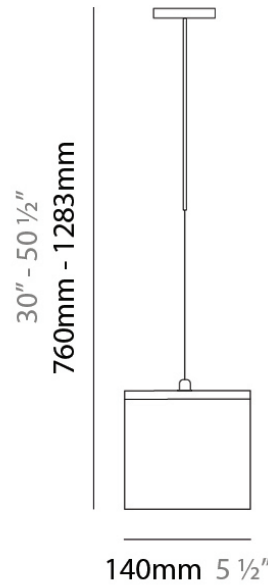

KUBIK SUSPENSION

D81003

PROJECT	_____
TYPE	_____
NOTES	_____
QUANTITY	_____
DATE	_____

GENERAL

Series: Kubik
Brand: Panzeri
Division: Design
Mounting Type: Suspension
Mounting Location: Ceiling
Subcategory: Pendant

PHYSICAL

Shape: Cube
Length (mm): 140
Length (in): 5 ½
Width (mm): 140
Width (in): 5 ½
Height (mm): 760
Height (in): 30.0
Max. Overall Height (mm): 1283
Max. Overall Height (in): 50 ½
Light Distribution: Omnidirectional
Weight (kg): 3.27
Weight (lbs): 7.2
Diffuser: Matte White Blown Glass
Fixture Finish: Metallic Gray
Fixture Material: Glass / Aluminum

ELECTRICAL

Number of Lamps: 1
Lamp Type: LED Retrofit
Lamp Shape: T4
Bulb Included: Bulb Not Included
Total Output Wattage (W): 3
Max. Wattage Per Lamp (W): 3
Lamp Base: G9
Input Voltage (V): 120

LED

OPTICAL

RATINGS AND CERTIFICATIONS

Certified By: CSA Certified to UL and CSA Standards
IP rating: IP20