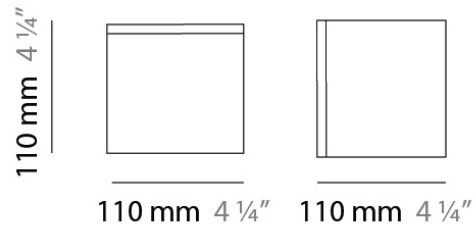

D83002

PROJECT
TYPE
NOTES
QUANTITY
DATE

GENERAL

Series: Kubik
Brand: Panzeri
Division: Design
Mounting Type: Surface
Mounting Location: Ceiling
Subcategory: Ambient

PHYSICAL

Shape: Square
Length (mm): 110
Length (in): 4 5/16
Width (mm): 110
Width (in): 4 5/16
Height (mm): 110
Height (in): 4 5/16
Extension (mm): 100
Extension (in): 4 5/16
Light Distribution: Omnidirectional
Weight (kg): 0.69
Weight (lbs): 1.52
Diffuser: Matte White Blown Glass
Fixture Finish: WHI
Fixture Material: Metal

ELECTRICAL

Number of Lamps: 1
Lamp Type: LED Retrofit
Lamp Shape: T4
Bulb Included: Bulb Not Included
Total Output Wattage (W): 3
Max. Wattage Per Lamp (W): 3
Lamp Base: G9
Input Voltage (V): 120

LED

Nominal Lumen (lm): 650

OPTICAL

RATINGS AND CERTIFICATIONS

Certified By: CSA Certified to UL and CSA Standards
IP rating: IP40